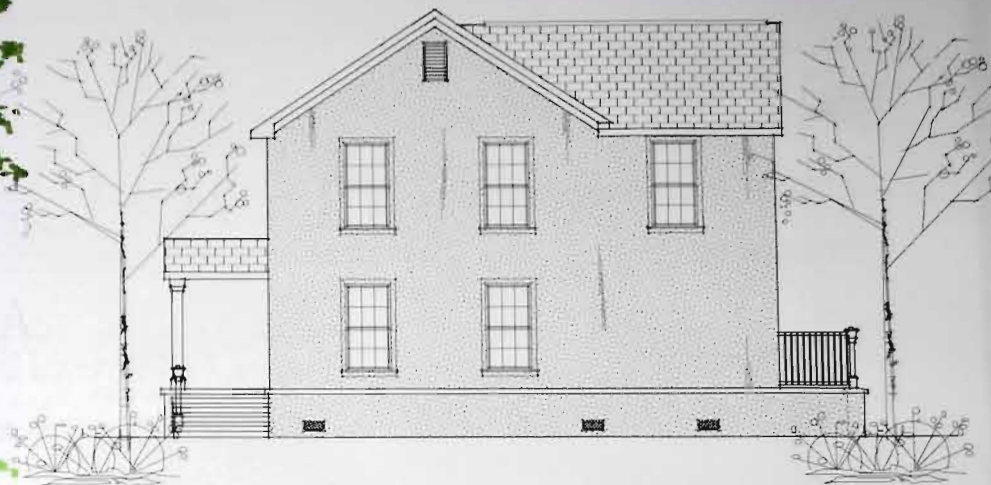

RIGHT ELEVATION